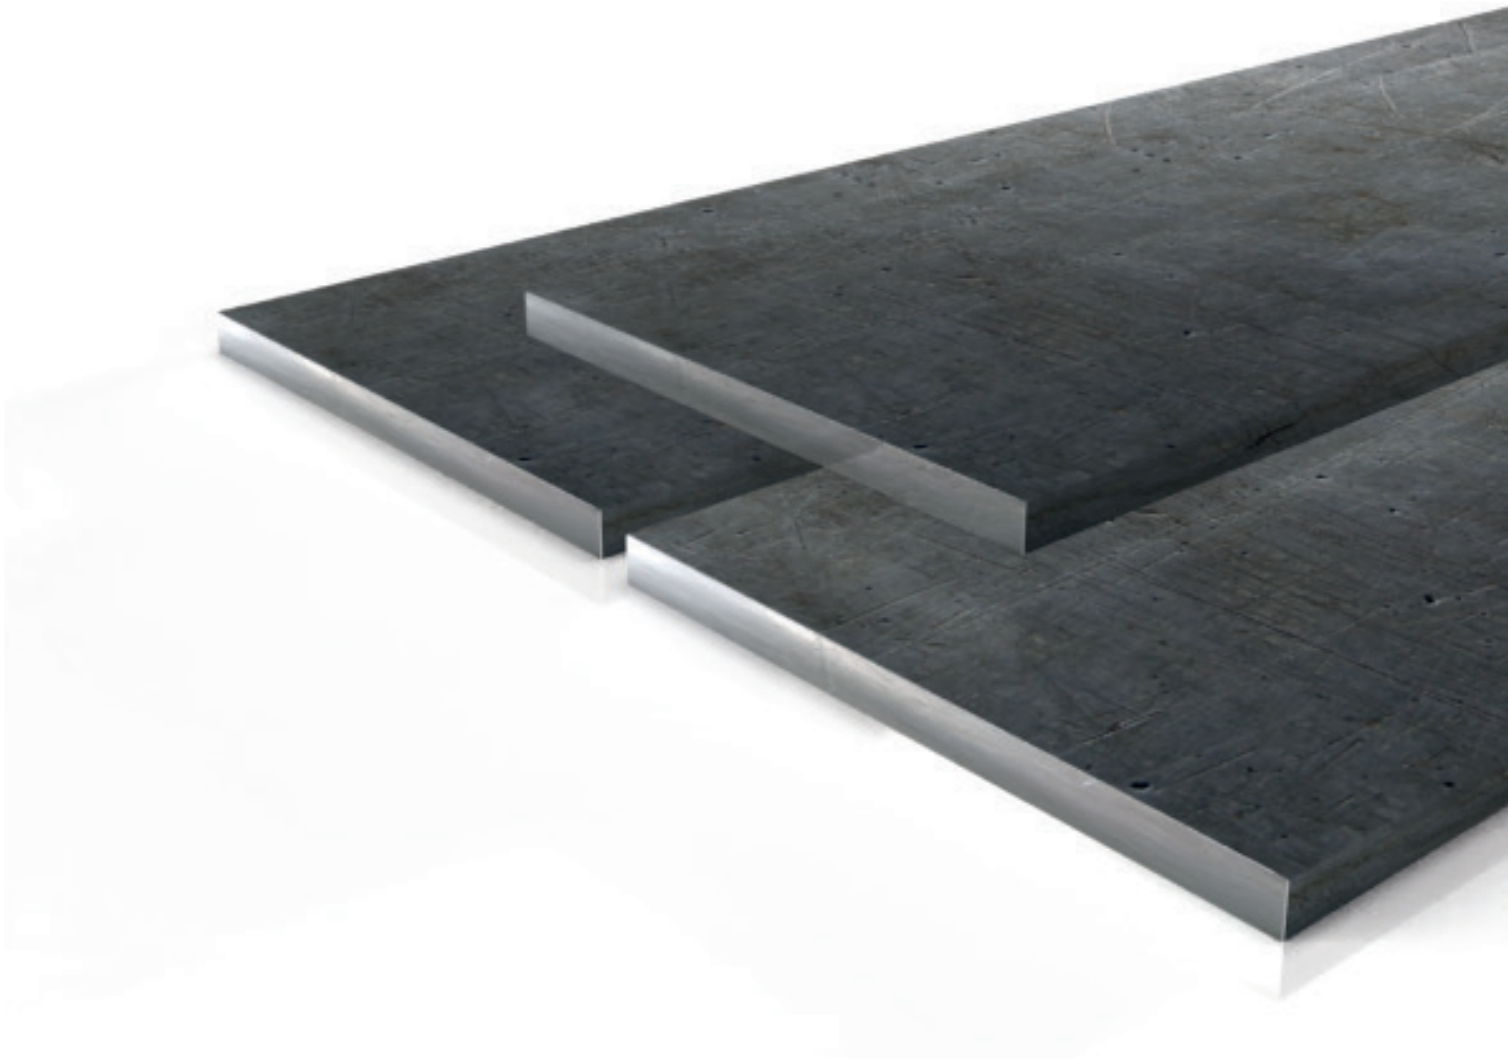

YÜKSELEN SERIES

YUKSELEN PLATE

Yukselen is the leader of forged steel market and supply domestic and imported steel plate to domestic industries with it's own specification & patents

Yukselen is all materials in this group are 1. class, ultrasonic and micro - structure quareted and certificated. All materials have return quarante in go day with sales contract terms

Shapes & Sizes

Flat

Plate

20 - 200 x 1.000 - 2.000 mm

Slab

160 - 400 x 1.000 - 2.000 mm

	300	500	700	800	1000	1200	1500	2000
20					Domestic	Domestic	Domestic	Domestic
30					Domestic	Domestic	Domestic	Domestic
40					Domestic	Domestic	Domestic	Domestic
50					Domestic	Domestic	Domestic	Domestic
60					Domestic	Domestic	Domestic	Domestic
70					Domestic	Domestic	Domestic	Domestic
80					Domestic	Domestic	Domestic	Domestic
90					Domestic	Domestic	Domestic	Domestic
100					Domestic	Domestic	Domestic	Domestic
110					Domestic	Domestic	Domestic	Domestic
120					Domestic	Domestic	Domestic	Domestic
130					Domestic	Domestic	Domestic	Domestic
140					Domestic	Domestic	Domestic	Domestic
150					Domestic	Domestic	Domestic	Domestic
160					Domestic	Domestic	Domestic	Domestic
180					Domestic	Domestic	Domestic	Domestic
200					Domestic	Domestic	Domestic	Domestic
220						Slab	Slab	Slab
250						Slab	Slab	Slab
300						Slab	Slab	Slab
350						Slab	Slab	Slab
400						Slab	Slab	Slab