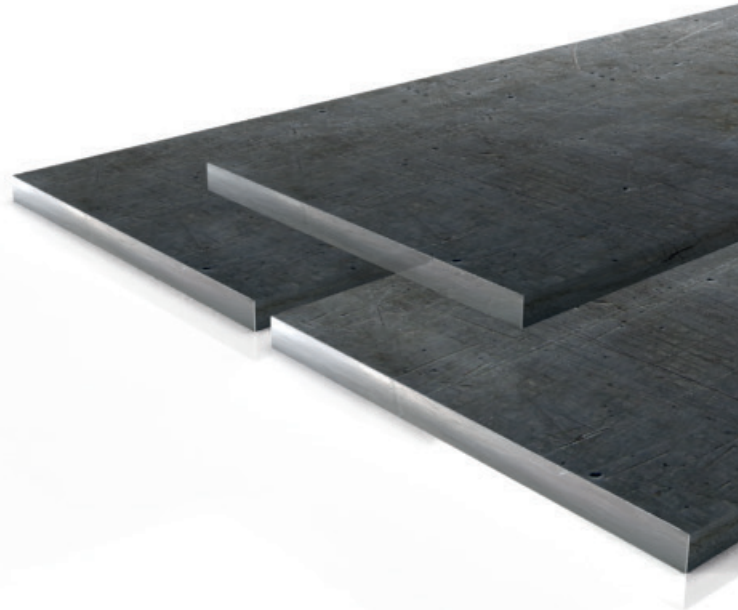

YÜKSELEN SERIES

YUKSELEN PLATE

Yukselen is the leader of forged steel market and supply domestic and imported steel plate to domestic industries with it's own specification & patents

Yukselen is all materials in this group are 1. class, ultrasonic and micro - structure quareted and certificated. All materials have return quarante in go day with sales contract terms

Shapes & Sizes

Flat

Plate

20 - 200 x 1.000 - 2.000 mm

Slab

160 - 400 x 1.000 - 2.000 mm

	300	500	700	800	1000	1200	1500	2000
20					Domestic	Domestic	Domestic	Domestic
30					Domestic	Domestic	Domestic	Domestic
40					Domestic	Domestic	Domestic	Domestic
50					Domestic	Domestic	Domestic	Domestic
60					Domestic	Domestic	Domestic	Domestic
70					Domestic	Domestic	Domestic	Domestic
80					Domestic	Domestic	Domestic	Domestic
90					Domestic	Domestic	Domestic	Domestic
100					Domestic	Domestic	Domestic	Domestic
110					Domestic	Domestic	Domestic	Domestic
120					Domestic	Domestic	Domestic	Domestic
130					Domestic	Domestic	Domestic	Domestic
140					Domestic	Domestic	Domestic	Domestic
150					Domestic	Domestic	Domestic	Domestic
160					Domestic	Domestic	Domestic	Domestic
180					Domestic	Domestic	Domestic	Domestic
200					Domestic	Domestic	Domestic	Domestic
220						Slab	Slab	Slab
250						Slab	Slab	Slab
300						Slab	Slab	Slab
350						Slab	Slab	Slab
400						Slab	Slab	Slab