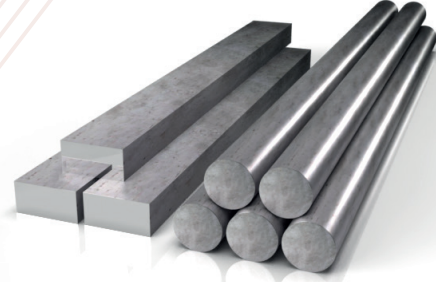

YÜKSELEN SERIES

YUKSELEN FORGING

Yukselen is the leader of forged steel market and supply domestic and imported forged steel bars to domestic industries with it's own specification & patents

Yukselen is all materils in this group are 1. class, ultrasonic and micro - structure quareted and certificated. All materials have return quarante in go day with sales contract terms

Shapes & Sizes

Forged

200 - 1.500 mm

Flats

Flat / Block
Square

200 - 1.000 x 400 - 2.000 mm
200 - 1.000 x 200 - 1.000 mm

YÜKSELEN SERIES

SALES TEAM