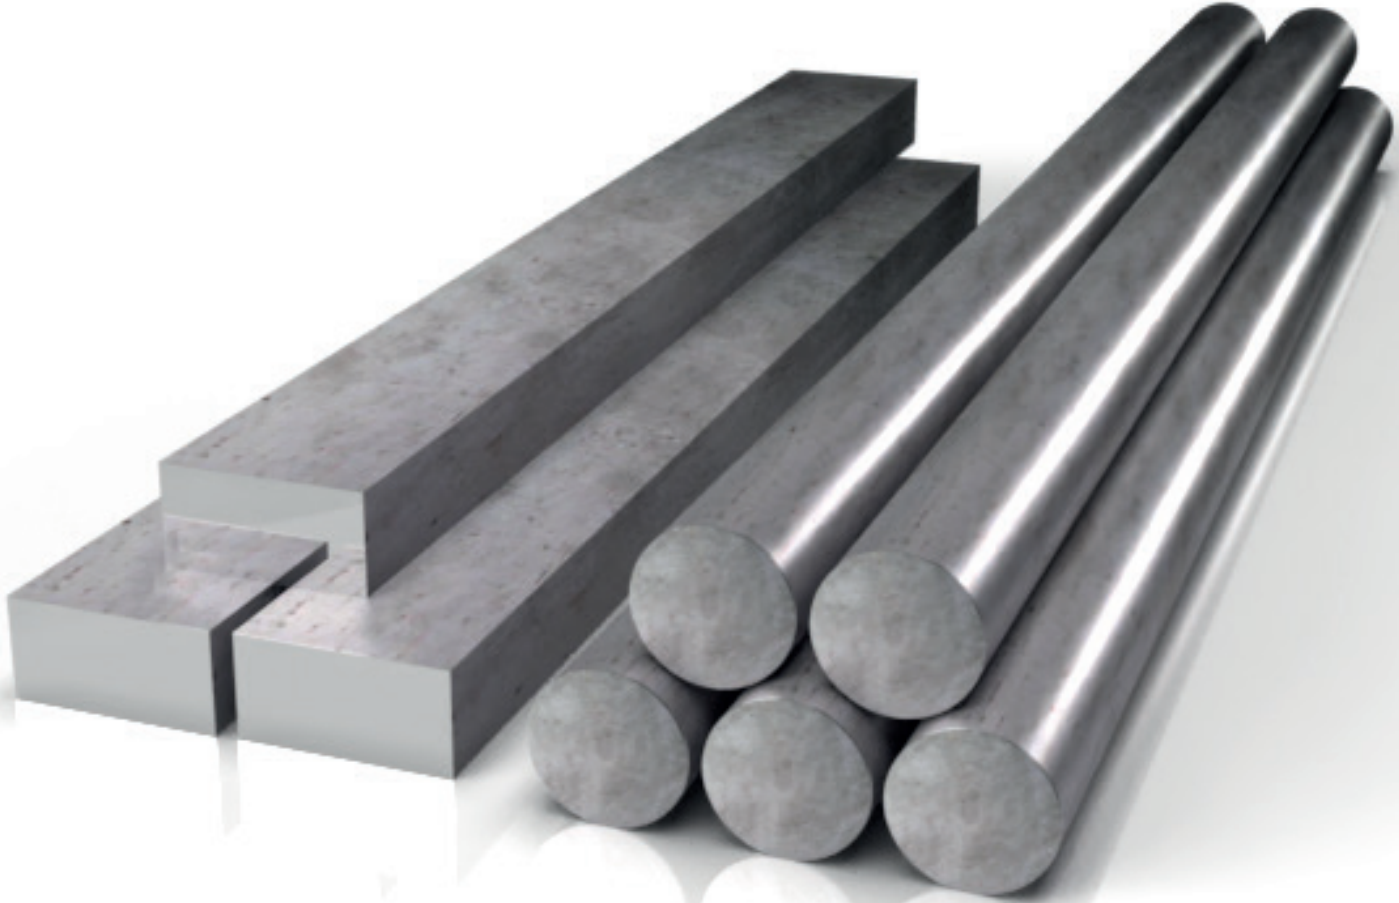

YÜKSELEN SERIES

YUKSELEN FORGING

Yukselen is the leader of forged steel market and supply domestic and imported forged steel bars to domestic industries with it's own specification & patents

Yukselen is all materils in this group are 1. class, ultrasonic and micro - structure quareted and certificated. All materials have return quarante in go day with sales contract terms

Shapes & Sizes

Forged

200 - 1.500 mm

Flats

Flat / Block
Square

200 - 1.000 x 400 - 2.000 mm
200 - 1.000 x 200 - 1.000 mm

YÜKSELEN SERIES

SALES TEAM