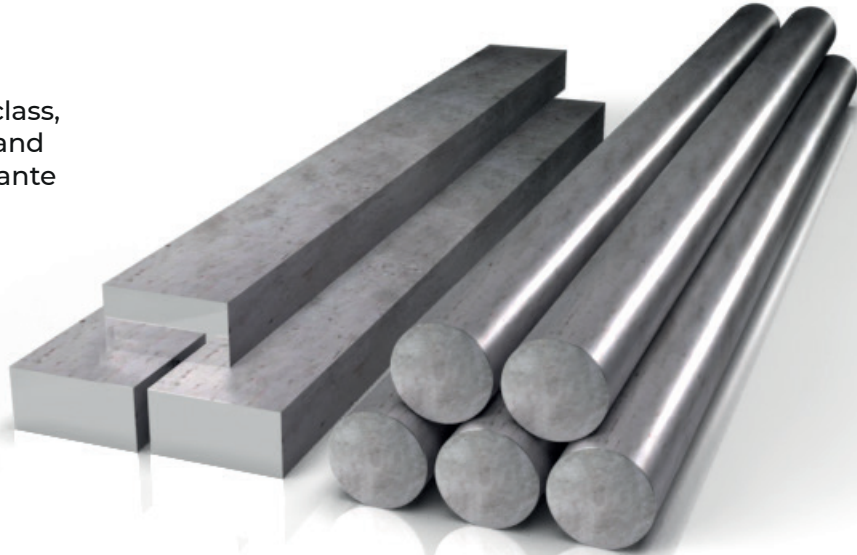

YÜKSELEN SERIES

YUKSELEN FORGING

Yukselen is the leader of forged steel market and supply domestic and imported forged steel bars to domestic industries with it's own specification & patents

Yukselen is all materils in this group are 1. class, ultrasonic and micro - structure quareted and certificated. All materials have return quarante in go day with sales contract terms

Shapes & Sizes

Forged

200 - 1.500 mm

Flats

Flat / Block
Square

200 - 1.000 x 400 - 2.000 mm
200 - 1.000 x 200 - 1.000 mm

YÜKSELEN SERIES

SALES TEAM