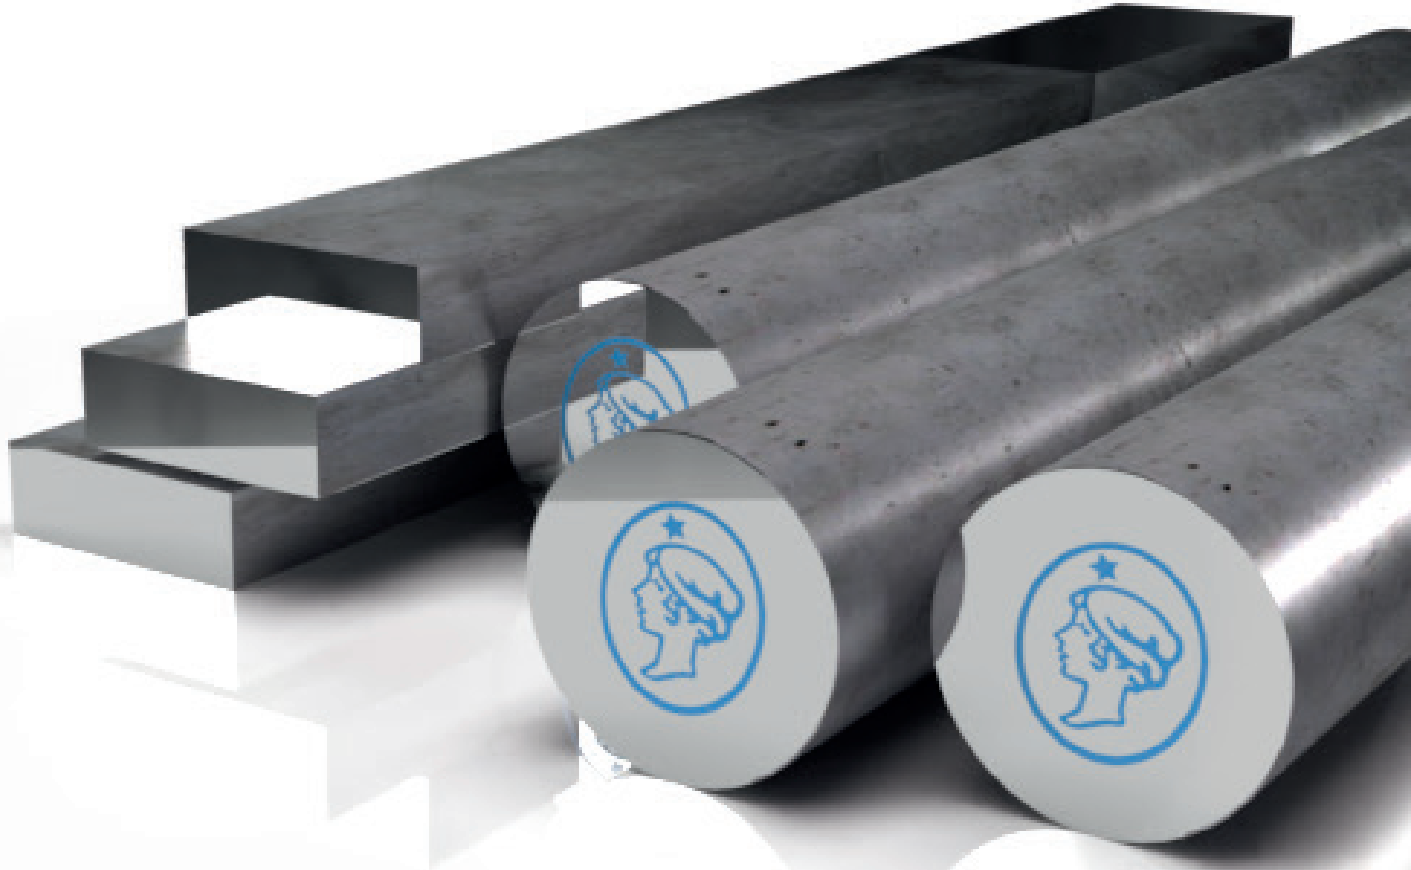

# POLDI

Our Company has been operating as the Turkey Distributor of Poldi which produce integrated forged steel from Czechian Liquid Steel and offer the mill's value added and good quality material to domestic industry.

## Shapes & Sizes