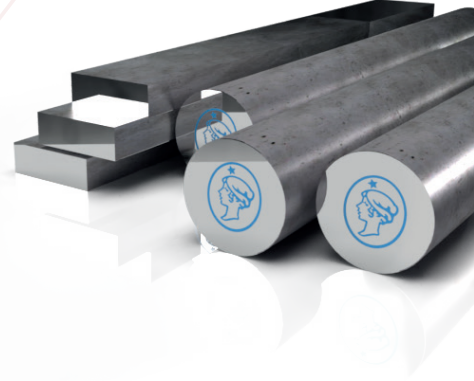

POLDI

YÜKSELEN

444 20 50 // yukselen.com

MERKEZ (ESENYURT) //

Osmangazi Mahallesi
2647. Sokak No: 40/1
34538 Esenyurt, İstanbul
T: 444 20 50

DUDULLU ŞUBESİ //

Dudullu OSB, DES San. Sit.
1. Cd. Tic. Merkezi No: 3/37
34775 Ümraniye, İstanbul
T: (216) 593 32 32

İZMİR (EGE) ŞUBESİ //

Atatürk Org. San. Bölğ.
10022. Sk. No: 18
35580 Çiğli, İzmir
T: (232) 600 03 03

YÖNETİM (ATAKÖY ŞUBESİ) //

Ataköy Towers A Blok Kat 10
No: 142 Ataköy E-5 Yanyol
34158 Bakırköy, İstanbul
T: (212) 661 89 89

DİLOVASI ŞUBESİ //

Kocaeli Kobi OSB
Köseler Mah. 4. Cd. No: 19
41455 Dilovası, Kocaeli
T: 444 20 50

EXPORT OFFICE //

Avrupa Konutları A-Ofis Kat 6
No: 23 Ataköy E-5 Yanyol
34158 Bakırköy, İstanbul
T: (212) 661 11 57