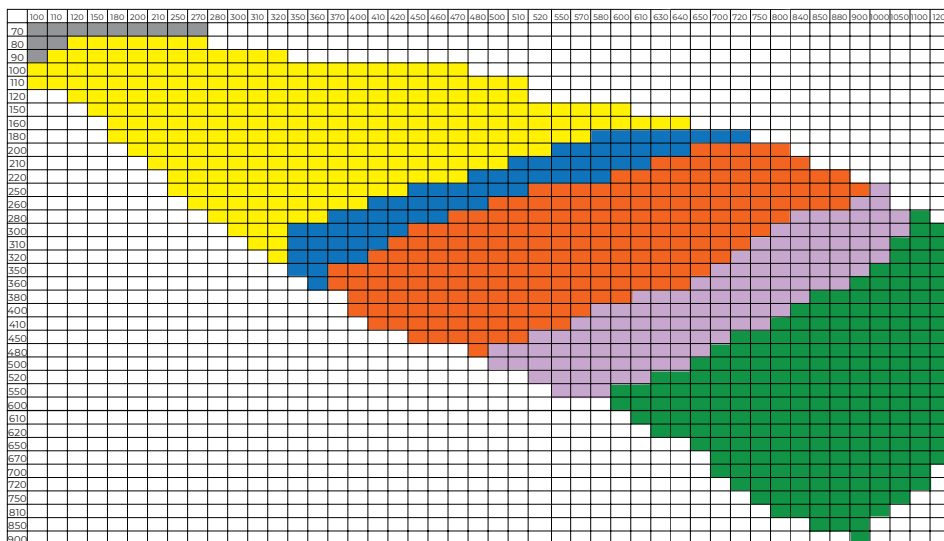

Flats

Forged
Forged + Machined

80 - 1.000 x 100 - 1.200** mm
70 - 1.000 x 100 - 1.200** mm

* Max. round bar diameters for alloy steel is 1.200 mm; for 1.237 is 450; for 1.2344 EFS is 530 mm and for 1.2714 is 1.000 mm

** Max. square size for 1.2379 is 360 mm; for 1,2344 EFS is 480 mm; for 1,2842 is 570 mm; for 1.2714 and 1.2738 is 900 mm