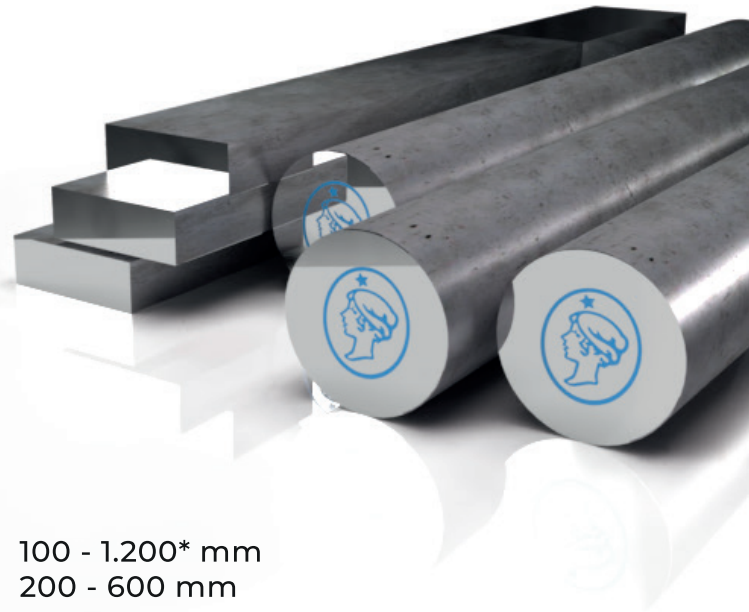

# POLDI

Our Company has been operating as the Turkey Distributor of Poldi which produce integrated forged steel from Czechian Liquid Steel and offer the mill's value added and good quality material to domestic industry.

## Shapes & Sizes

### Rounds

Rolled + Peeled  
Rolled + Peeled

100 - 1.200\* mm  
200 - 600 mm

### Flats

Forged  
Forged + Machined

80 - 1.000 x 100 - 1.200\*\* mm  
70 - 1.000 x 100 - 1.200\*\* mm

\* Max. round bar diameters for alloy steel is 1.200 mm; for 1.237 is 450; for 1.2344 EFS is 530 mm and for 1.2714 is 1.000 mm